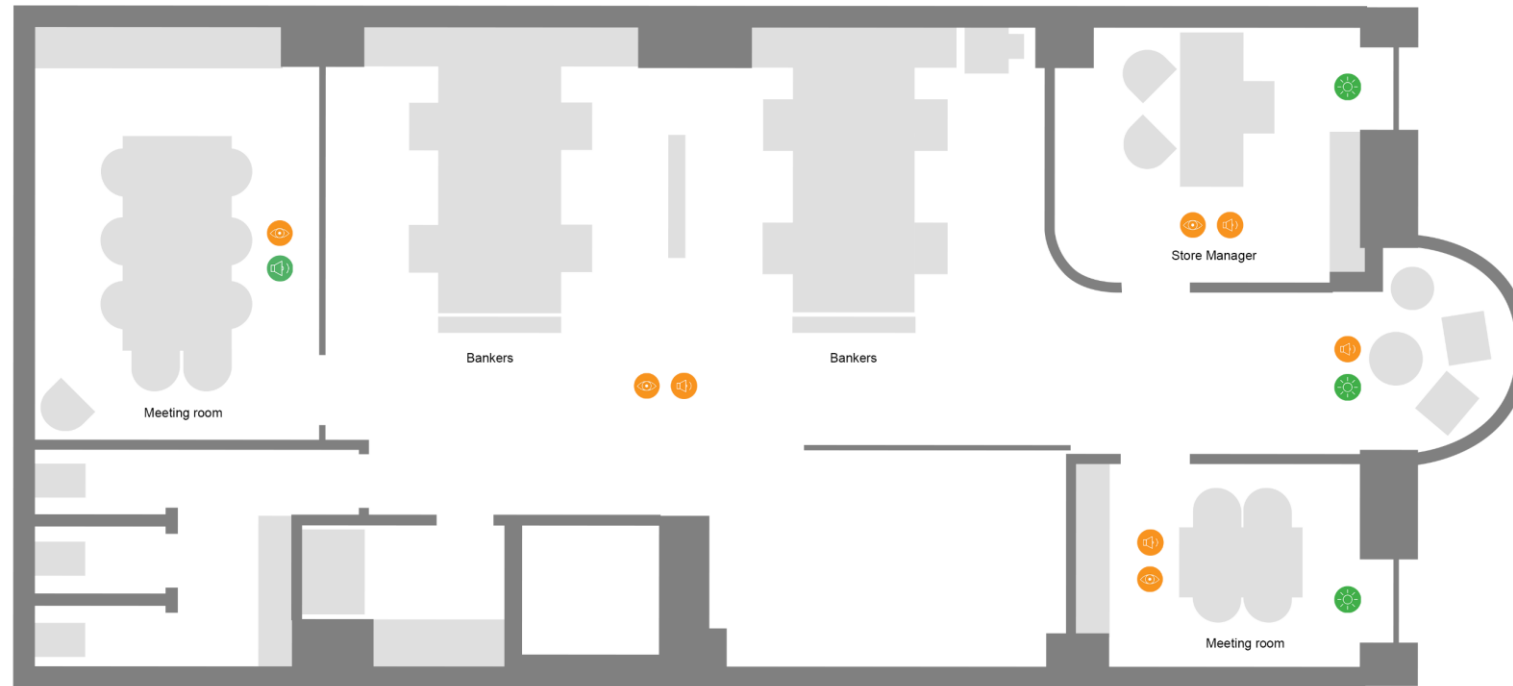

CrediaBank Skoufa - 1st Floor

INFORMATION

Announcements: No
Temperature: Heating 19°C
Cooling 25 - 26°C
Lighting: Natural
Artificial LED

LEGEND

	Moderate auditory stimulus		Mild auditory stimulus
	Moderate visual stimulus		Natural lighting
	Crowded area		
	Mild olfactory stimulus