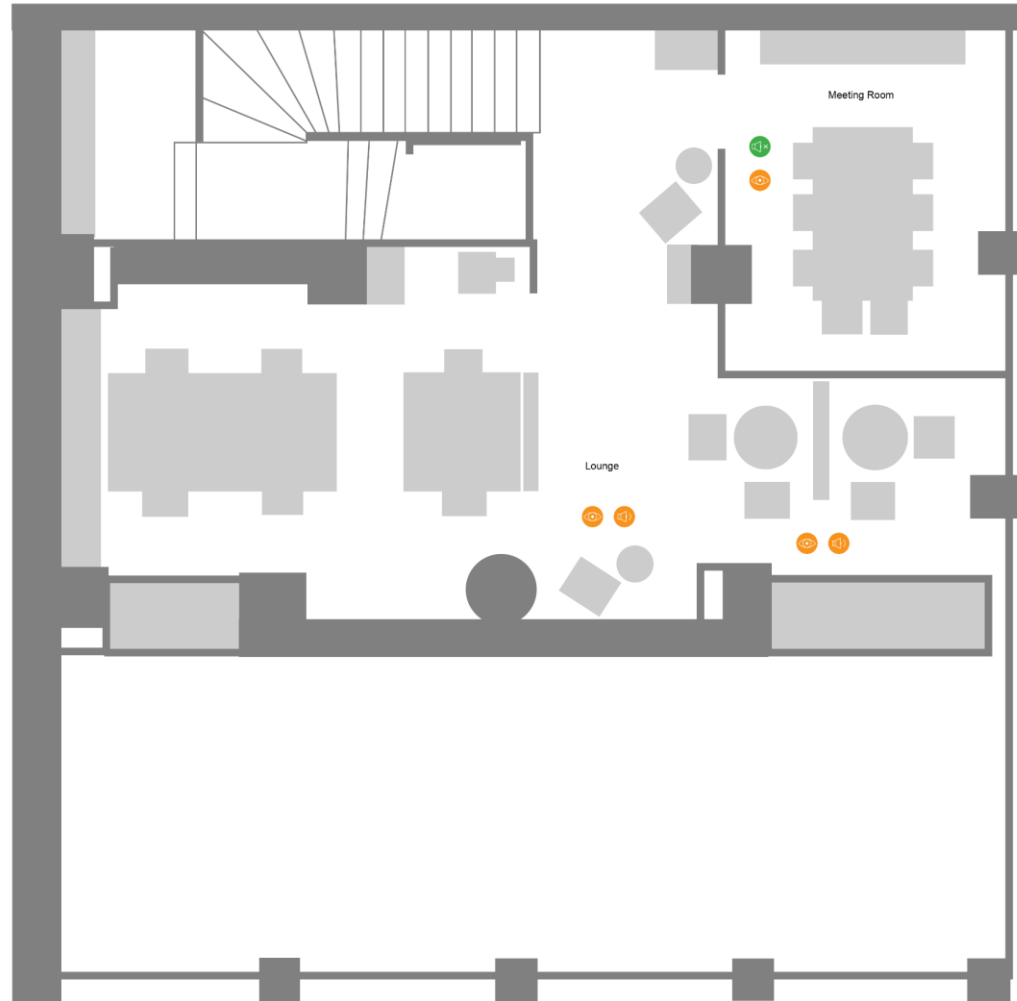

**CrediaBank Panepistimiou - Ground floor**

**INFORMATION**

Fragrance: No  
 Announcements: No  
 Temperature : Heating 19°C  
 Cooling 25 - 26°C  
 Lighting: Artificial LED  
 Natural

**LEGEND**

-  Natural lighting
-  Moderate auditory stimulus
-  Moderate visual stimulus
-  Unexpected Sounds
-  Crowded area